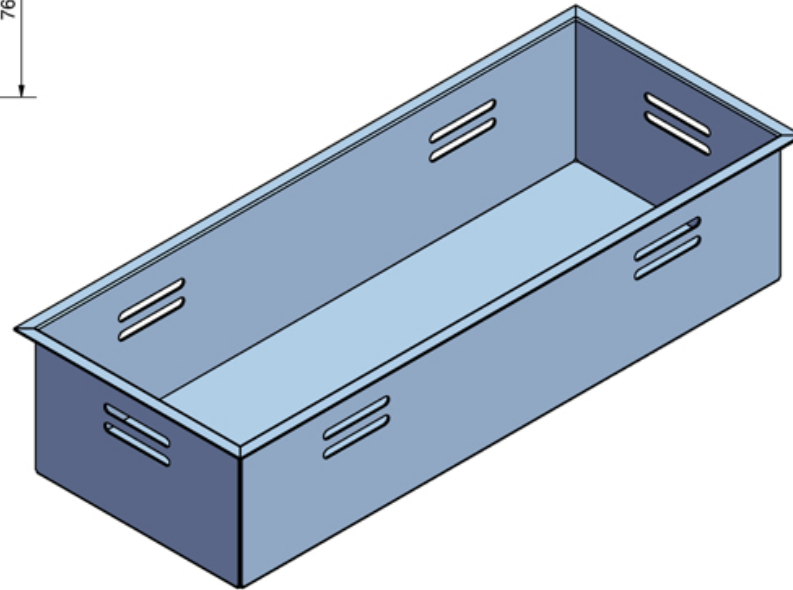

Insert box for Burner 31 cm - 12" insert - Technical drawing

Measures are in mm

Product Dimensions L 343 x H 76 x D 138mm
L 13½" x H 3" x D 5½"
Weight 1 kg / 2.2 lbs
Burner for Burner 31 cm - 12" insert