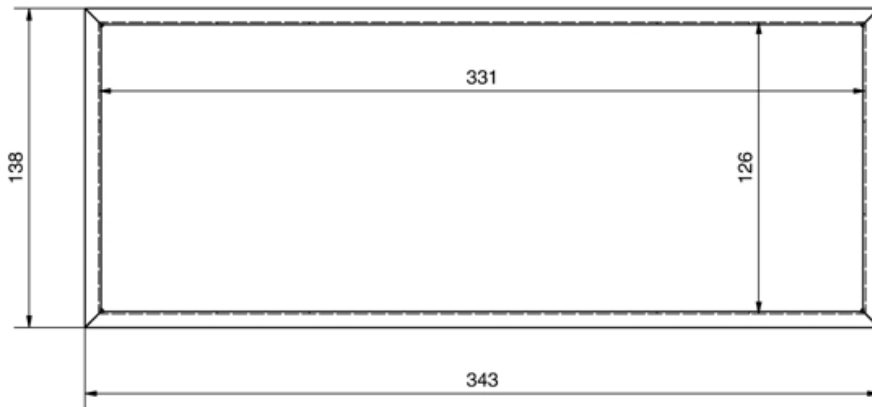

Insert box for Burner 31 cm - 12" insert - Technical drawing

Measures are in mm

Product Dimensions L 343 x H 76 x D 138mm
L 13½" x H 3" x D 5½"
Weight 1 kg / 2.2 lbs
Burner for Burner 31 cm - 12" insert